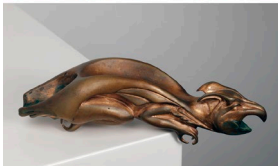

Janine Antoni
Up Against

September 11 – October 24, 2009

One Another, 2008
Digital C-print
Edition of 10 plus 4 artist's proofs
Image size: 15 x 15 inches

Conduit, 2009
Copper sculpture with urine verdigris patina, framed digital c-print
Edition of 10 and 4 artist's proofs
Image: 28 X 33 inches
Sculpture: 2 X 7 1/4 X 2 1/4 inches