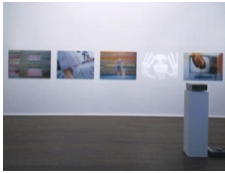

LUHRING AUGUSTINE

531 West 24th Street
New York NY 10011
tel 212 206 9100 fax 212 206 9055
www.luhringaugustine.com

Pipilotti Rist

Hilf mir ehrlich zu sein (help me to be honest), 2001

1 videoprojector, 1 VHS player, 1 VHS tape, 4 videostills mounted to duraflex glass

Edition 5 of 5

31.5 x 41.7 inches, 31.5 x 44.7 inches, 31.5 x 42.1 inches, 31.5 x 47.2 inches

(80 x 106 cm, 80 x 113.5 cm, 80 x 107 cm, 80 x 120 cm)

video projection: 31.5 x 47.2 inches

(80 x 120 cm)