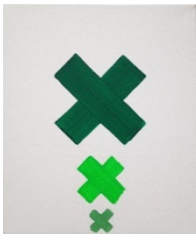

Martin Creed
Work No. 1417, 2012
Acrylic on canvas
12 x 10 inches
(30.48 x 25.4 cm)