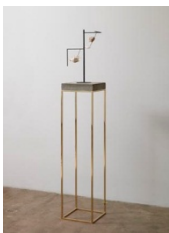

Nicola Tyson
Bouquet, 2012
Oil on linen
32 x 26 inches
(81.28 x 66.04 cm)

Nicola Tyson
Vase of Flowers, 2012
Oil on linen
34 x 26 inches
(86.36 x 66.04 cm)

Franz West
Der Ficker, 2006
Collage on paper mounted on foamcore
59 1/8 x 51 1/4 inches
(150.11 x 130.05 cm)