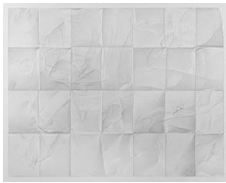

Spirit plane, 2013
Graphite and colored pencil on paper
34 x 27 1/8 inches (86.4 x 68.8 cm)