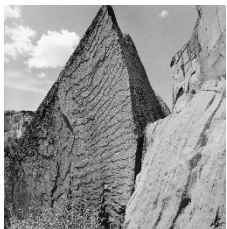

Gelatin silver print

18 $\frac{3}{4}$ x 18 $\frac{1}{2}$ inches (image) 47.6 x 47 cm

24 x 20 inches (sheet) 61.0 x 50.8 cm

(C34046)

First Gallery, from left of entrance:

Lee Friedlander

Arches National Park, Utah, 2007 / printed 2007

Gelatin silver print

15 x 14 $\frac{3}{4}$ inches (image) 38.1 x 37.5 cm

20 x 16 inches (sheet) 50.8 x 40.5 cm

(C34015)

Lee Friedlander

Canyon de Chelly National Monument, 1998 / printed 2000s

Gelatin silver print