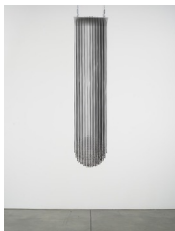

Eva LeWitt
Untitled (6), 2022
Silicone and metal beads
93 x 20 x 20 inches
(236.2 x 50.8 x 50.8 cm)