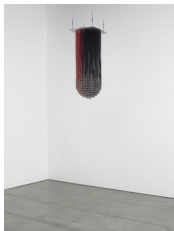

## **Eva LeWitt**

March 25 - April 30, 2022

*First Gallery, from left of entrance:*

**Eva LeWitt**  
*Untitled (3), 2021*  
Silicone and metal beads  
59 x 16 x 16 inches  
(149.9 x 40.6 x 40.6 cm)

**Eva LeWitt**  
*Untitled (19), 2022*  
Silicone and metal beads  
104 x 16 x 16 inches  
(264.2 x 40.6 x 40.6 cm)

**Eva LeWitt**  
*Untitled (2), 2021*  
Silicone and metal beads  
102 x 16 x 16 inches  
(188 x 40.6 x 40.6 cm)

**Eva LeWitt**  
*Untitled (5), 2021*  
Silicone and metal beads  
43 x 16 x 16 inches  
(109.2 x 40.6 x 40.6 cm)