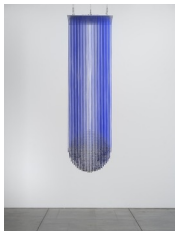

Eva LeWitt
Untitled (20), 2022
Silicone and metal beads
100 x 28 x 28 inches
(254 x 71.1 x 71.1 cm)