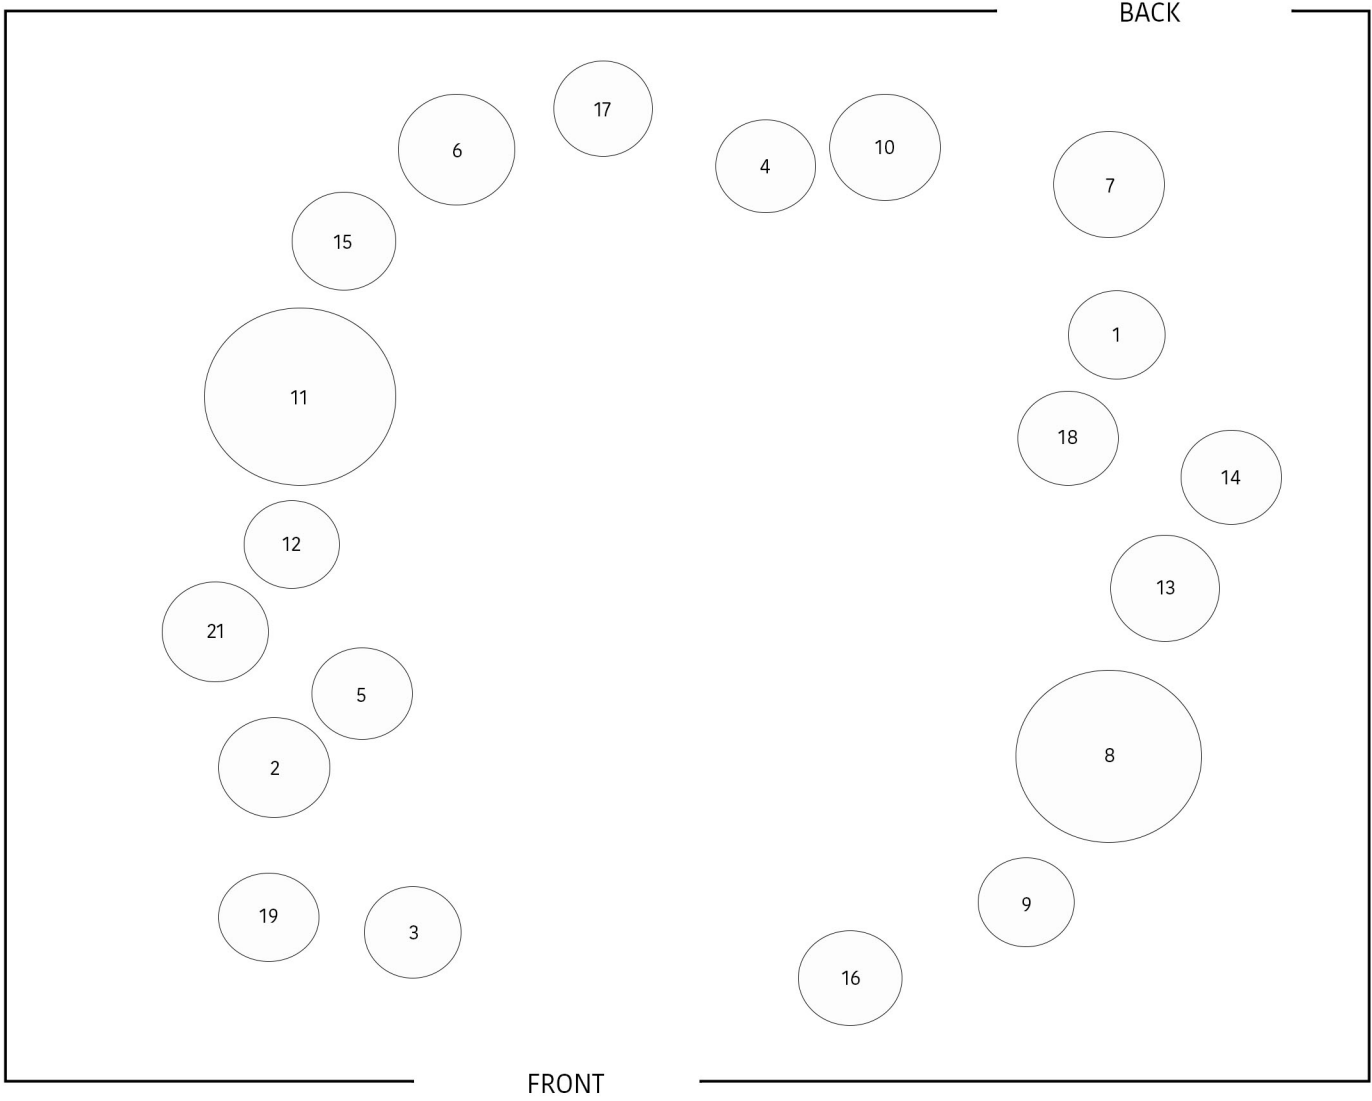

LUHRING AUGUSTINE

531 West 24th Street
New York NY 10011
tel 212 206 9100 fax 212 206 9055
www.luhringaugustine.com

Eva LeWitt
March 25 - April 30, 2022