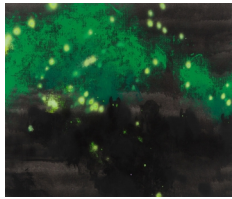

Mohammed Sami
Family Album II, 2022-23
Mixed media on linen
114 1/8 x 228 3/8 inches
(289.9 x 580.1 cm)

Mohammed Sami
Nocturnal Animals, 2023
Mixed media on linen
45 1/4 x 53 1/8 inches
(114.9 x 134.9 cm)