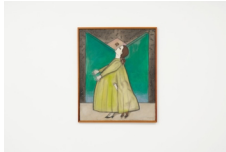

julio galán
march 6 – april 19

exhibition continues at Luhring Augustine – 531 w. 24th st.

Julio Galán 1958-2006
Siempre te buscaré (Lissi), 1982
Oil on canvas
Artworks Size: 118.9 x 100.3 cm (46 7/8 x 39 1/2 in)
Framed Size: 121.4 x 102.9 x 3.2 cm (47 7/8 x 40 1/2 x 1 1/4 in)
(JGI045)

Julio Galán 1958-2006
Laberinto Azul, 1983
Oil on linen canvas
Artwork Size: 179.7 x 181.8 cm (70 3/4 x 71 5/8 in)
Frame Size: 152.4 x 177.7 x 5.7 cm (60 x 69 7/8 x 2 3/8 in)
(JGI054)

Julio Galán 1958-2006
Esperando la llegada, 1983
Oil and mirror paper on canvas
Artwork Size: 90.8 x 120 cm (35 3/4 x 47 1/4 in)
Framed Size: 93.3 x 122.5 x 5.4 cm (36 3/4 x 48 1/4 x 2 1/8 in)
(JGI020)