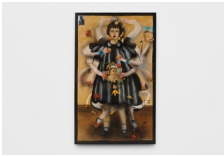

Julio Galán 1958-2006
La decisión equivocada, 1983
 Oil and collage on canvas
 Artwork Size: 77.7 x 118.8 cm (31 x 46 3/4 in)
 Frame Size: 97.1 x 139.5 x 5 cm (38 1/4 x 54 x 2 in)
 (JG1013)

Julio Galán 1958-2006
Te mentí (Sofía). (Niños en la cama con Venus. Pupilas gigantes), 1988
 Oil and collage on canvas
 189.9 x 203.8 cm (74 3/4 x 80 1/4 in)
 (JG1038)

Julio Galán 1958-2006
El Encantamiento No. 3, 1989
Oil and acrylic on canvas
147.3 x 183 x 4 cm (58 1/4 x 72 1/8 x 1 1/2 in)
(JG1005)

Julio Galán 1958-2006
You Didn't Take Me into Account, 1995
Oil and collage on canvas
130 x 189.3 cm (51 1/4 x 74 1/2 in)
(JG1015)