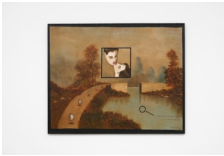

Julio Galán 1958-2006
Laberinto Azul, 1983
Oil on linen canvas
Artwork Size: 179.7 x 181.8 cm (70 3/4 x 71 5/8 in)
Frame Size: 152.4 x 177.7 x 5.7 cm (60 x 69 7/8 x 2 3/8 in)
(JGI054)

Julio Galán 1958-2006
Esperando la llegada, 1983
Oil and mirror paper on canvas
Artwork Size: 90.8 x 120 cm (35 3/4 x 47 1/4 in)
Framed Size: 93.3 x 122.5 x 5.4 cm (36 3/4 x 48 1/4 x 2 1/8 in)
(JGI020)

Julio Galán 1958-2006
Túnel de los santos, 1984
Oil on canvas
145.5 x 203.2 cm (57 1/4 x 80 in)
(JGI039)

Julio Galán 1958-2006
Niño fingiéndose muerto, 1985
Oil on canvas
Artwork size: 50.5 x 75.5 cm (20 x 30 in)
Framed size: 71.4 x 96.8 cm (28 1/8 x 38 1/2 x 2 in)
(JGI007)

Julio Galán 1958-2006
Tengo mucho miedo (Quédate conmigo), 1984
Oil on canvas
Artwork Size: 152 x 198.1 cm (60 x 78 in)
Framed Size: 155.7 x 201.9 x 5.4 cm (61 3/8 x 79 1/2 x 2 1/8 in)
(JGI062)

Julio Galán 1958-2006
Untitled (Mami, mami), 1984-1985
 Oil on canvas
 Artwork Size: 158 x 119.4 (62 1/2 x 47 in)
 Framed Size: 162 x 123.2 x 5 cm x (63 3/4 x 48 1/2 x 2 in)
 (JG1040)