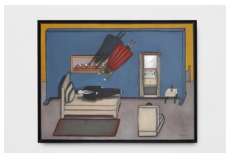

julio galán
march 6 – april 19

exhibition continues at Luhring Augustine – 531 w. 24th st.

Julio Galán 1958-2006
Siempre te buscaré (Lissi), 1982
Oil on canvas
Artworks Size: 118.9 x 100.3 cm (46 7/8 x 39 1/2 in)
Framed Size: 121.4 x 102.9 x 3.2 cm (47 7/8 x 40 1/2 x 1 1/4 in)
(JGI045)

Julio Galán 1958-2006
Laberinto Azul, 1983
Oil on linen canvas
Artwork Size: 179.7 x 181.8 cm (70 3/4 x 71 5/8 in)
Frame Size: 152.4 x 177.7 x 5.7 cm (60 x 69 7/8 x 2 3/8 in)
(JGI054)

Julio Galán 1958-2006
Esperando la llegada, 1983
Oil and mirror paper on canvas
Artwork Size: 90.8 x 120 cm (35 3/4 x 47 1/4 in)
Framed Size: 93.3 x 122.5 x 5.4 cm (36 3/4 x 48 1/4 x 2 1/8 in)
(JGI020)