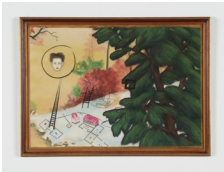

Julio Galán 1958-2006
Untitled, 1987
Pastel on paper
Artwork Size: 69.8 x 97.8 cm (27 1/2 x 38 1/2 in)
Framed Size: 77.5 x 105.4 x 3.8 cm (30 1/2 in x 41 1/2 x 1 1/2 in)
(JG1019)