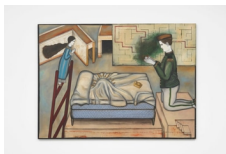

julio galán
march 6 – april 19

exhibition continues at Luhring Augustine – 531 w. 24th st.

Julio Galán 1958-2006
Siempre te buscaré (Lissi), 1982
Oil on canvas
Artworks Size: 118.9 x 100.3 cm (46 7/8 x 39 1/2 in)
Framed Size: 121.4 x 102.9 x 3.2 cm (47 7/8 x 40 1/2 x 1 1/4 in)
(JGI045)

Julio Galán 1958-2006
Laberinto Azul, 1983
Oil on linen canvas
Artwork Size: 179.7 x 181.8 cm (70 3/4 x 71 5/8 in)
Frame Size: 152.4 x 177.7 x 5.7 cm (60 x 69 7/8 x 2 3/8 in)
(JGI054)

Julio Galán 1958-2006
Esperando la llegada, 1983
Oil and mirror paper on canvas
Artwork Size: 90.8 x 120 cm (35 3/4 x 47 1/4 in)
Framed Size: 93.3 x 122.5 x 5.4 cm (36 3/4 x 48 1/4 x 2 1/8 in)
(JGI020)

Julio Galán 1958-2006
Tengo mucho miedo (Quédate conmigo), 1984
Oil on canvas
Artwork Size: 152 x 198.1 cm (60 x 78 in)
Framed Size: 155.7 x 201.9 x 5.4 cm (61 3/8 x 79 1/2 x 2 1/8 in)
(JGI062)

Julio Galán 1958-2006
Untitled (Mami, mami), 1984-1985
 Oil on canvas
 Artwork Size: 158 x 119.4 (62 1/2 x 47 in)
 Framed Size: 162 x 123.2 x 5 cm x (63 3/4 x 48 1/2 x 2 in)
 (JG1040)