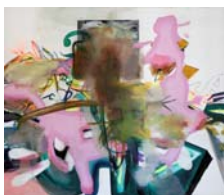

- 1 **Albert Oehlen**
(durch die) rose Brille, 2006
 Acrylic and oil on canvas
 110 1/4 X 133 7/8 inches (280 X 340 cm)
 C12928 - 13/06

- 2 **Albert Oehlen**
Abstand, 2006
 Acrylic and oil on canvas
 110 1/4 X 133 7/8 inches (280 X 340 cm)
 C12930 - 15/06

- 3 **Albert Oehlen**
Gericht, 2006
 Acrylic and oil on canvas
 110 1/4 X 133 7/8 inches (280 X 340 cm)
 C12931 - 16/06

- 4 **Albert Oehlen**
Hundepemmikan, 2002/2006
 Oil on canvas
 82 5/8 X 133 7/8 inches (210 X 340 cm)
 C12925 - 09/06

- 5 **Albert Oehlen**
Menschenpemmikan, 2006
 Oil on canvas
 70 7/8 X 98 3/8 inches (180 X 250 cm)
 C12926 - 10/06

- 6 **Albert Oehlen**
Müllflasche, 2004
 Oil on canvas
 82 5/8 X 118 1/8 inches (210 X 300 cm)
 C12923 - 43/04