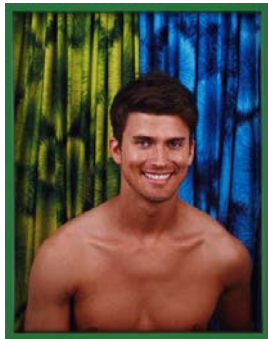

Geoff, 2010
C-print with painted frame
Edition of 5 and 2 artist's proofs
14 1/2 x 11 1/2 x 1 1/2 inches
(36.83 x 29.21 x 3.81 cm)