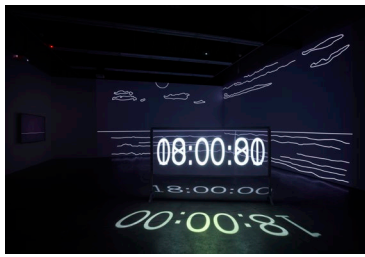

Main Gallery

Terri's Option, 2015
Single-channel video installation with sound
Edition of 5 and 2 artist's proofs
Audio: Helm
19 minutes, 15 seconds

Ethel's Fortune or The Waning of Justice, 2015
Two-channel video installation with sound
Edition of 5 and 2 artist's proofs
Audio: Helm
19 minutes, 15 seconds

Chai, 2015
Two-channel video installation with sound
Edition of 5 and 2 artist's proofs
Audio: Helm
19 minutes, 15 seconds

Kiss the Day Goodbye, 2015
Two-channel video installation with sound
Edition of 5 and 2 artist's proofs
Audio: Helm
19 minutes, 15 seconds