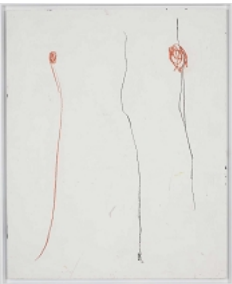

C29236 JSS15045

Main Gallery

Untitled, 2014

Rabbit skin glue, calcium carbonate, white pigment, ink, watercolor, graphite, grease pencil, and paint pen on panel
63 x 51 x 2 1/2 inches (160 x 129.5 x 6.3 cm)