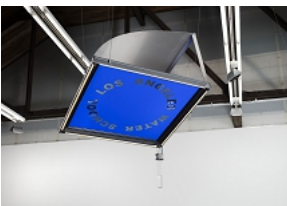

Rainbender (LAWS), 2018

Velux skylight, aluminum, steel, borosilicate glass, vinyl, Sharpie, enamel, water

Variant of 2

40 x 40 1/2 x 41 1/2 inches (101.6 x 102.9 x 105.4 cm)