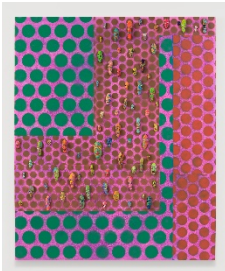

LUHRING AUGUSTINE

531 West 24th Street
New York NY 10011
tel 212 206 9100 fax 212 206 9055
www.luhringaugustine.com

Evan Holloway
Subtlety #7, 2021
Acrylic on canvas with epoxy
74 x 61 x 4 inches
(188 x 154.9 x 10.2 cm)