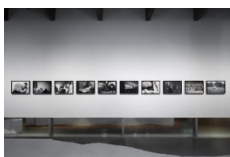

Sanya Kantarovsky
Two Suns, 2020
5 monotypes and 5 silver gelatin prints
Monotypes: 16 1/8 x 23 1/4 inches (41.0 x 58.9 cm)
Silver gelatin prints: 14 7/8 x 22 1/2 inches (37.8 x 57.0 cm)