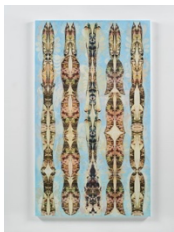

Philip Taaffe
Siren, 2022
Mixed media on panel
17 3/8 x 14 7/8 inches
(44.1 x 37.8 cm)

Philip Taaffe
Sea Wand, 2022
Mixed media on panel
48 x 10 inches
(121.9 x 25.4 cm)

Philip Taaffe
Totemic Figures, 2022
Mixed media on canvas
88 3/4 x 52 1/8 inches
(225.4 x 132.4 cm)