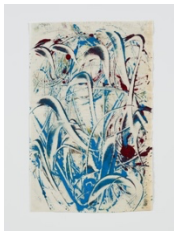

Philip Taaffe
Untitled, 2022
Oil on gampi paper
11 x 7 inches
(27.9 x 17.8 cm)
Framed: 15 1/4 x 11 3/8 inches
(38.7 x 28.9 cm)