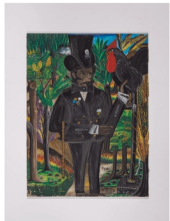

Photo: Madeline Ruckle.

André Pierre

Baron Samedi, c.1960

Oil on canvas

36 x 48 inches

(91.4 x 121.9 cm)

© André Pierre; Courtesy of the artist, Luhring Augustine, New York, and El-Saieh Gallery, Port-au-Prince, and CENTRAL FINE, Miami Beach.