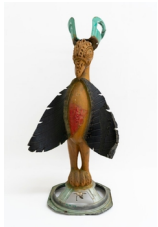

Jean Hérard Celeur

Zwazo, 2019

Wood, tires, found metal

29 x 13 x 11 inches

(73.7 x 33 x 27.9 cm)

© Jean Hérard Celeur; Courtesy of the artist, Luhring Augustine, New York, and El-Saieh Gallery, Port-au-Prince, and CENTRAL FINE, Miami Beach.

Photo: Madeline Ruckle.