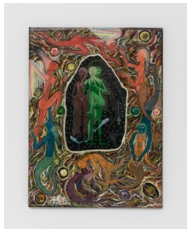

Frantz Zéphirin

Untitled

Acrylic on canvas

16 x 12 inches

(40.6 x 30.5 cm)

© Frantz Zéphirin; Courtesy of the artist, Luhring Augustine, New York, and El-Saieh Gallery, Port-au-Prince, and CENTRAL FINE, Miami Beach.

Photo: Madeline Ruckle.