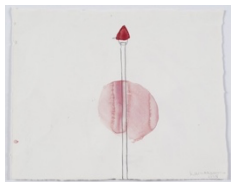

Lucia Nogueira

Untitled, c. 1991

Watercolor on paper

15 3/8 x 11 3/8 inches (39 x 29 cm)

Framed: 21 3/4 x 17 3/4 inches (55.1 x 44.9 cm)

Lucia Nogueira

Untitled, 1997

Wood, Dr. Martens shoes, thread, crocodile clip

Box dimensions: 20 x 12 3/4 x 7 1/4 inches

(50.8 x 32.4 x 18.4 cm)

Main gallery (clockwise from left):

Lucia Nogueira

Pinocchio, 1995

Steel, gloss paint, glass, cast iron

28 3/8 x 28 3/4 x 28 3/4 inches

(72 x 73 x 73 cm)

Lucia Nogueira
Snail, 1995
Steel angle-iron, radio aerial
147 5/8 x 43 3/8 x 19 5/8 inches
(375 x 110.1 x 50 cm)

Lucia Nogueira
Untitled, 1988
Watercolor and ink on paper
9 1/2 x 7 1/2 inches (24 x 19 cm)
Framed: 14 1/2 x 12 1/12 inches (36.8 x 31.8 cm)