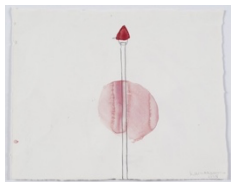

Lucia Nogueira

Untitled, c. 1991

Watercolor on paper

15 3/8 x 11 3/8 inches (39 x 29 cm)

Framed: 21 3/4 x 17 3/4 inches (55.1 x 44.9 cm)

Lucia Nogueira

Untitled, 1997

Wood, Dr. Martens shoes, thread, crocodile clip

Box dimensions: 20 x 12 3/4 x 7 1/4 inches

(50.8 x 32.4 x 18.4 cm)

Main gallery (clockwise from left):

Lucia Nogueira

Pinocchio, 1995

Steel, gloss paint, glass, cast iron

28 3/8 x 28 3/4 x 28 3/4 inches

(72 x 73 x 73 cm)

Lucia Nogueira
Snail, 1995
Steel angle-iron, radio aerial
147 5/8 x 43 3/8 x 19 5/8 inches
(375 x 110.1 x 50 cm)

Lucia Nogueira
Untitled, 1988
Watercolor and ink on paper
9 1/2 x 7 1/2 inches (24 x 19 cm)
Framed: 14 1/2 x 12 1/2 inches (36.8 x 31.8 cm)