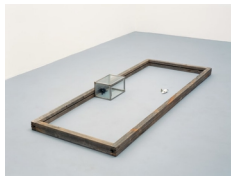

Lucia Nogueira
Innocent, 1993
Wood, toys, glass
7 7/8 x 89 x 33 7/8 inches
(20 x 226.1 x 86 cm)